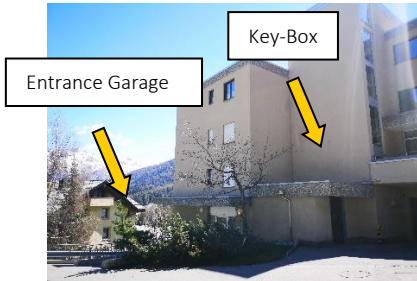

Allegra

This way you will find the key and the apartment in the Residenza Surlej:

Piz Mezdi No. 15

Adress: Via Chavallera 33 – 7500 St. Moritz – Switzerland

The safe keybox is located in the local for the waste containers on right hand side of the entrance No. 33/35.

This key opens the door of the Garage, the main entrance, your apartment and the shoe storage room.

Open the door of the lower garage with your key and enter to the garage. Parking spot no 15 is reserved for you. Entrance of the garage is only 2m high.

You will find a local for bikes and ski waxing in the garage. Always lock your bikes. We decline any liability for damage or theft.

Use the white door on the left side to join the stairs.

Go down ½ floor and find the apartments 14 and 15.