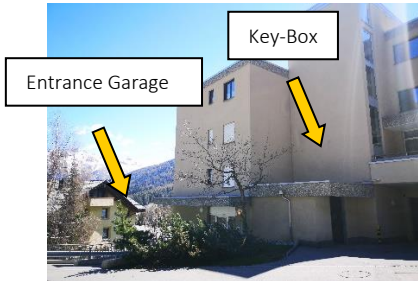

# Allegra

This way you will find the key and the apartment in the Residenza Surlej:

Piz San Gian No. 14

Address: Via Chavallera 33 – 7500 St. Moritz – Switzerland

The safe keybox (red) is located in the local for the waste containers on right hand side of the entrance No. 33/35.

This key opens the door of the Garage, the main entrance, your apartment and the shoe storage room.

Open the door of the lower garage with your key and enter to the garage. Parking spot no 14 is reserved for you. Entrance of the garage is only 2m high

You will find a local for bikes and ski waxing in the garage. Always lock your bikes. We decline any liability for damage or theft.

Use the white door on the left side to join the stairs.

Go down ½ floor and find the apartments 14 and 15.